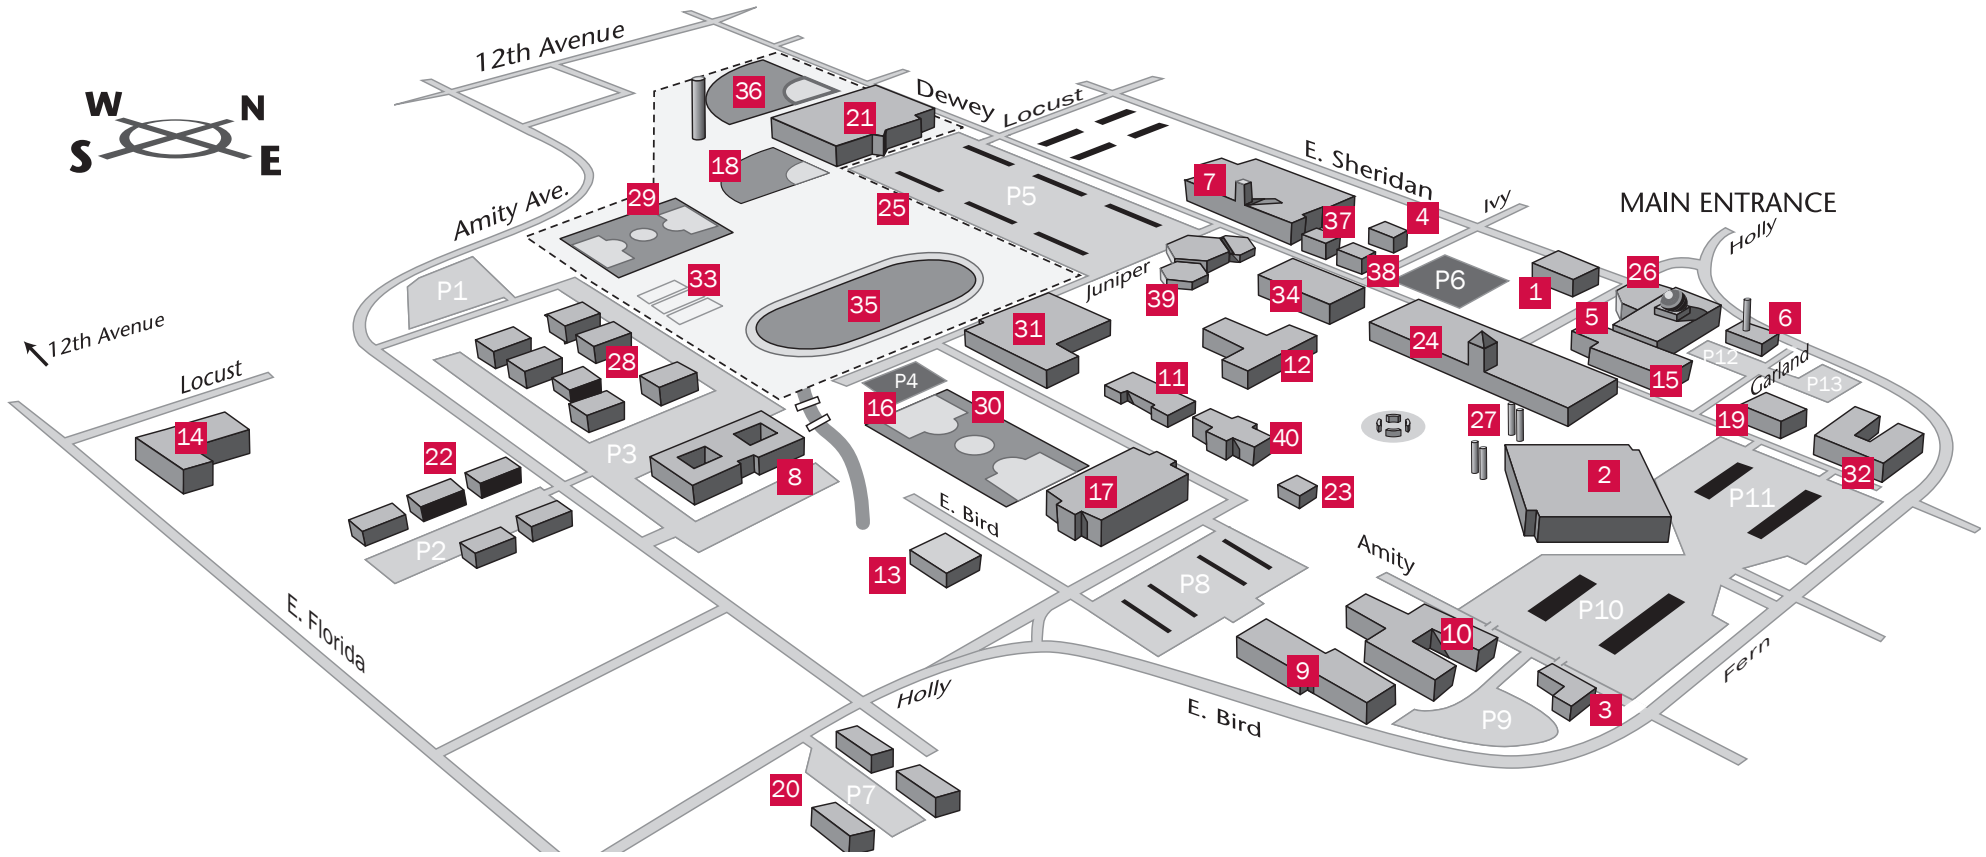

# CAMPUS MAP

## LEGEND

Admissions Welcome Center	1	Culver Hall	9	Ford Hall	17	Little Theatre	26	Thomas Family Health & Science Center	34
Brandt Center	2	Dooley Hall	10	Halle Softball Field	18	Mary Shaffer Sculpture Park	27	Bohner Track and Field	35
Brick House	3	Education, Social Work and Counseling	5	Helstrom Business Center	19	Nampa Police Substation	4	Vail Baseball Field	36
Campus Safety Office	4	Elmore Hall	11	Holly 1000 Apartments	20	Olsen Apartments	28	Wellness Center	37
Center for Professional Development	5	Emerson Administration Building	12	Johnson Sports Center	21	Riley Library	24	Wiley Alumni House	38
Ceramics and Sculpture Studio	6	Engineering Projects Lab	13	Kirkeide Apartments	22	Soccer Field	29	Wiley Learning Center	39
College Church of the Nazarene	7	Facilities Services	14	Lanman Prayer Garden	23	Soccer Field	30	Williams Hall	40
Corlett Hall	8	Fine Arts Building	15	Leah Peterson Learning Commons	24	Student Center	31		
		Finkbeiner Recreation Area	16	Lee Athletic Complex	25	Sutherland Hall	32		
				Little Prayer Chapel	23	Tennis Courts	33		

ROOM NAME	BUILDING
The Bean	Leah Peterson Learning Commons
Caven Suite	Brandt Center
Cunningham Conference Room	Leah Peterson Learning Commons
Dillabaugh Suite	Johnson Sports Center
Dining Hall (The Dex)	Student Center
Ellis Board Room	Helstrom Business Center
Emerson Auditorium	Emerson Administration Building
Feltar Lecture Hall	Wiley Learning Center
Ferdinand Suite	Johnson Sports Center
Friesen Art Galleries	Brandt Center
Harter Lecture Hall	Helstrom Business Center
Jackson Brothers Lecture Hall	Thomas Family Health & Science Center
Jones Suite	Brandt Center
Kratzer Rotunda	Wiley Learning Center
Murdock Instructional Lab	Leah Peterson Learning Commons
President's Dining Room	Student Center
Swayne Auditorium	Brandt Center